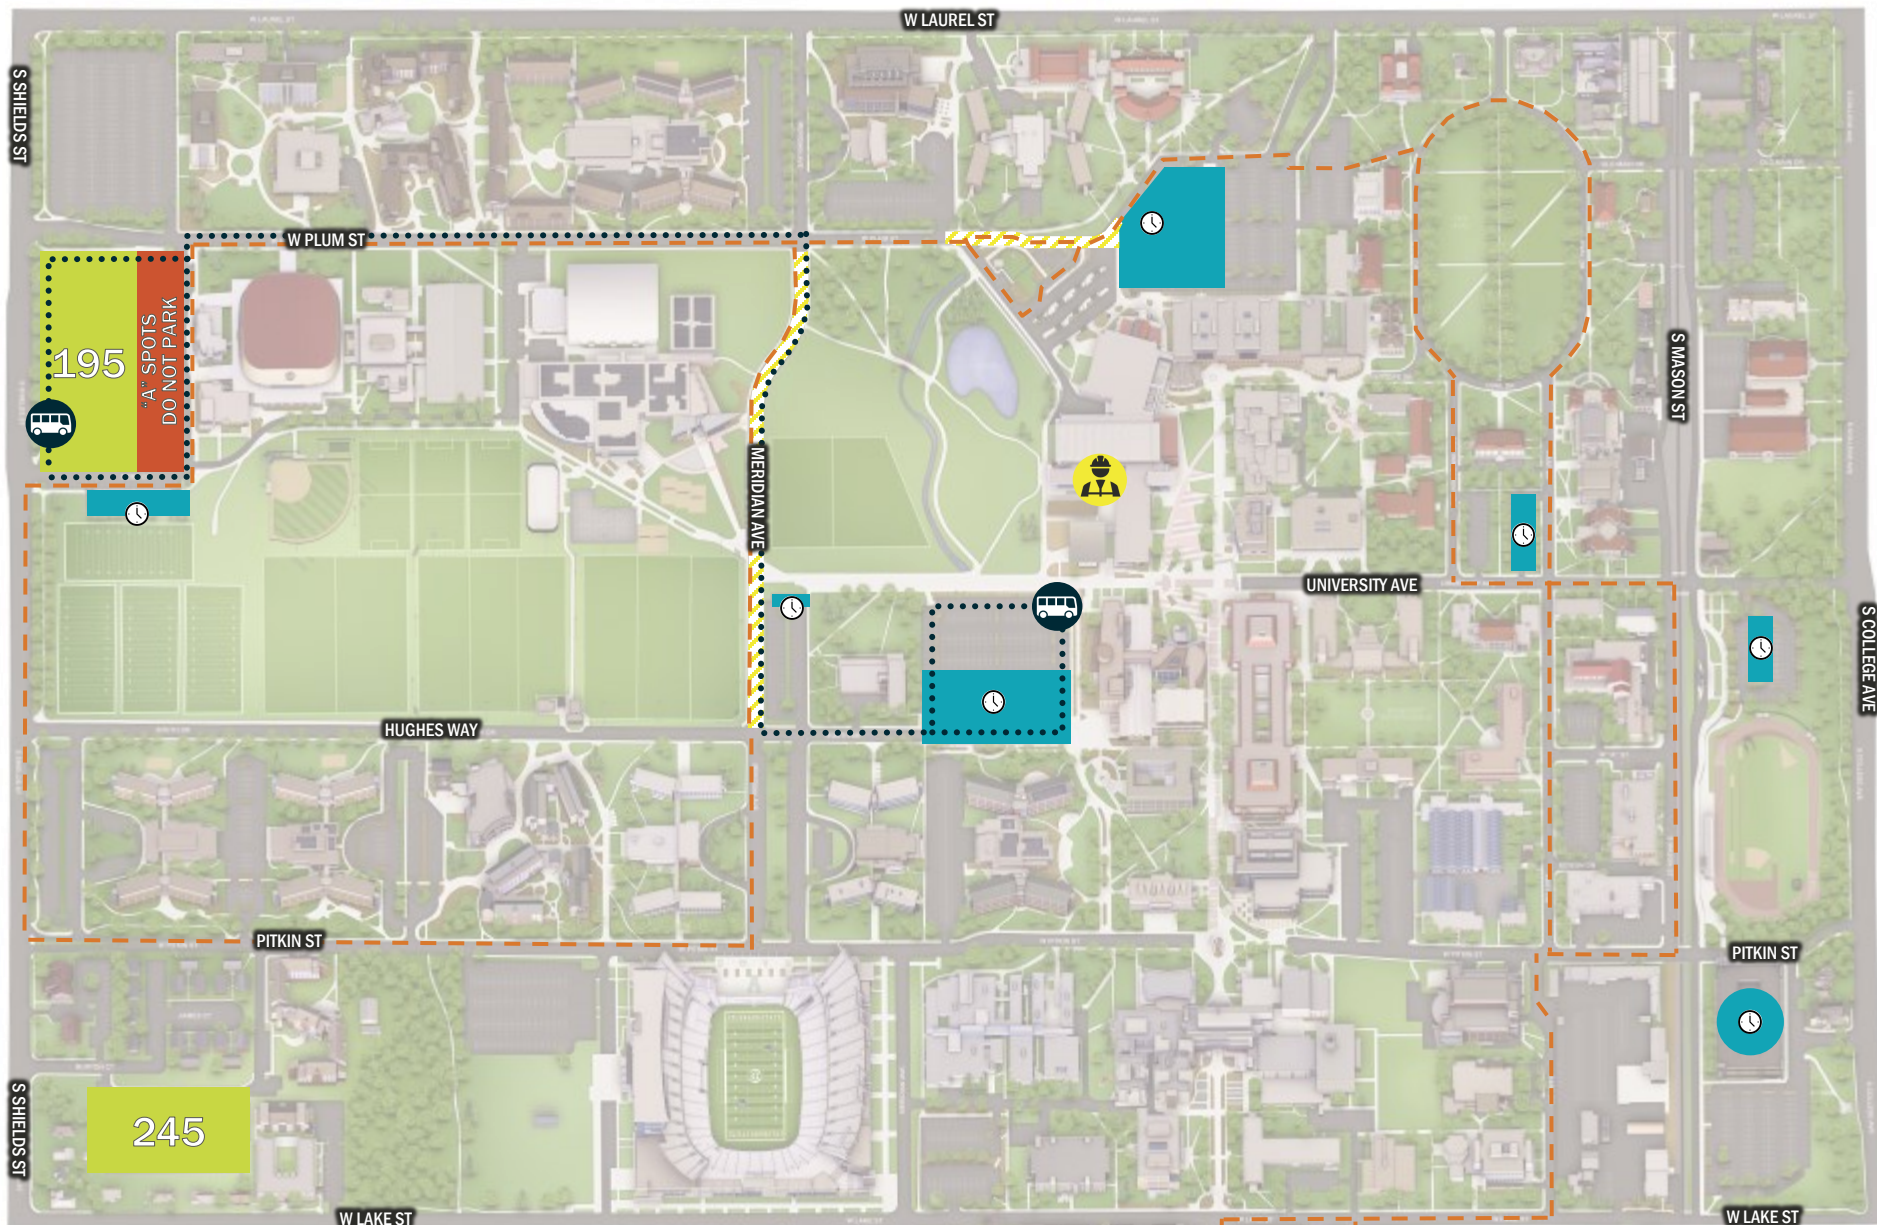

CM CAREER FAIR – CSU CAMPUS/PARKING MAP

-  **PAY-TO-PARK LOT**
Open to the public for hourly pay-to-park
-  **ZONE MB PARKING**
Permit required for all vehicles*
Purchase at Registration
-  **ZONE A: DO NOT PARK**

 **CLOSED TO TRAFFIC**
(Buses Only)

-  **Registration & Fair**
-  **Career Fair Shuttle Stop & Route**
-  **Around the Horn Route**
View Stops and Schedule Online

To South Campus Loop